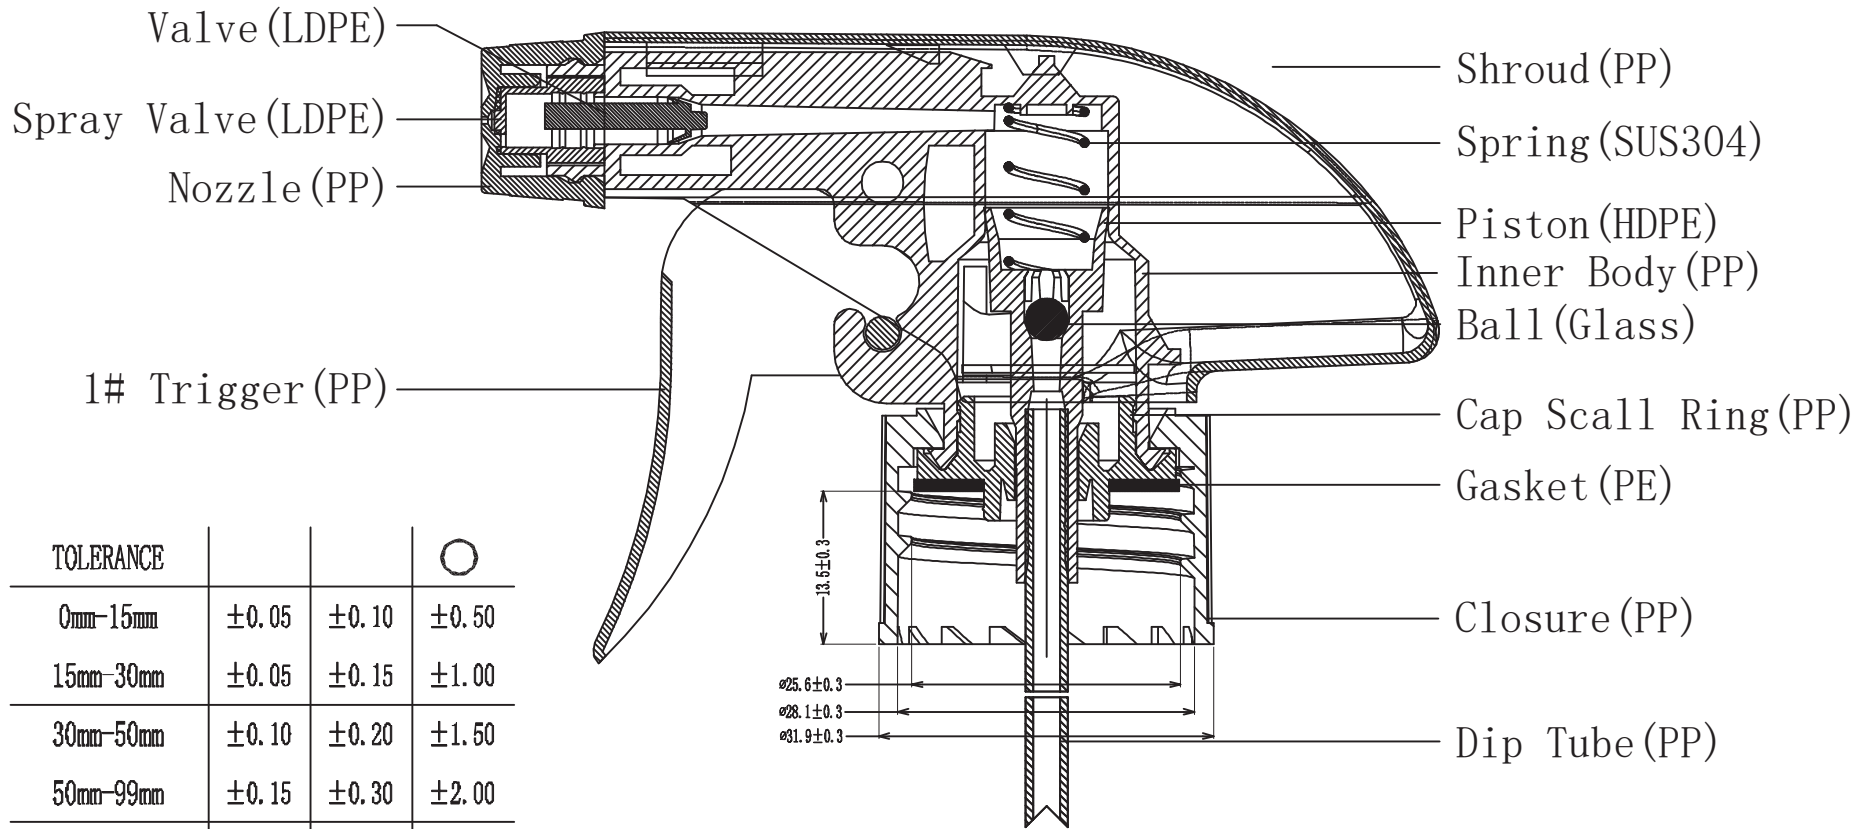

106809

28-410 White/Red 2-Finger Trigger Sprayer
 K.G. International - sales@kgint.com - +1 305 499-9816

TOLERANCE			○
0mm-15mm	±0.05	±0.10	±0.50
15mm-30mm	±0.05	±0.15	±1.00
30mm-50mm	±0.10	±0.20	±1.50
50mm-99mm	±0.15	±0.30	±2.00
ABOVE 99mm	±0.20	±0.40	±2.50
CENTER	±0.10	±0.50	±1.00
ANGLER	±0.25°	±0.50°	±2.00°